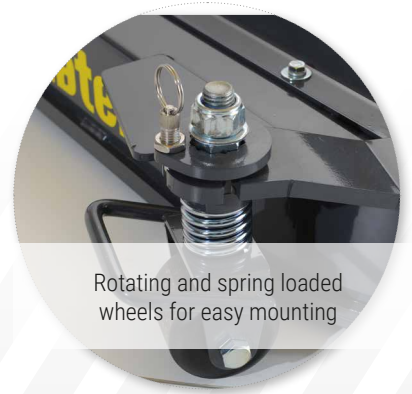

## The new multifunction mower MOW-MM 152

The MOW-MM 152 multifunctional mower makes borderless mowing with grass collection possible in combination with our CLS material collection equipment. In addition, other mower inserts offer the option of mulching, rear discharge or, if desired, a standard side discharge with a sophisticated folding mechanism for the nozzle. Thanks to the robust design, mounting is possible by driving over the mower, but the optionally available quick-change system also ensures smooth mounting and dismounting from the side.

The mid-mount mower is available with a cutting height adjustment of 26 to 130 mm and a cutting width of 152 cm.

Side discharge with well conceived folding mechanism

Specially designed nozzle for borderless mowing

Rotating and spring loaded wheels for easy mounting

Technische Daten	MOW-MM 152
Cutting width	1520 mm
Cutting height from - to	26 - 130 mm
Weight	ca. 150 kg
Dimensions	1580 x 810 mm
Drive speed	2000 U/min
Knife speed	3000 U/min